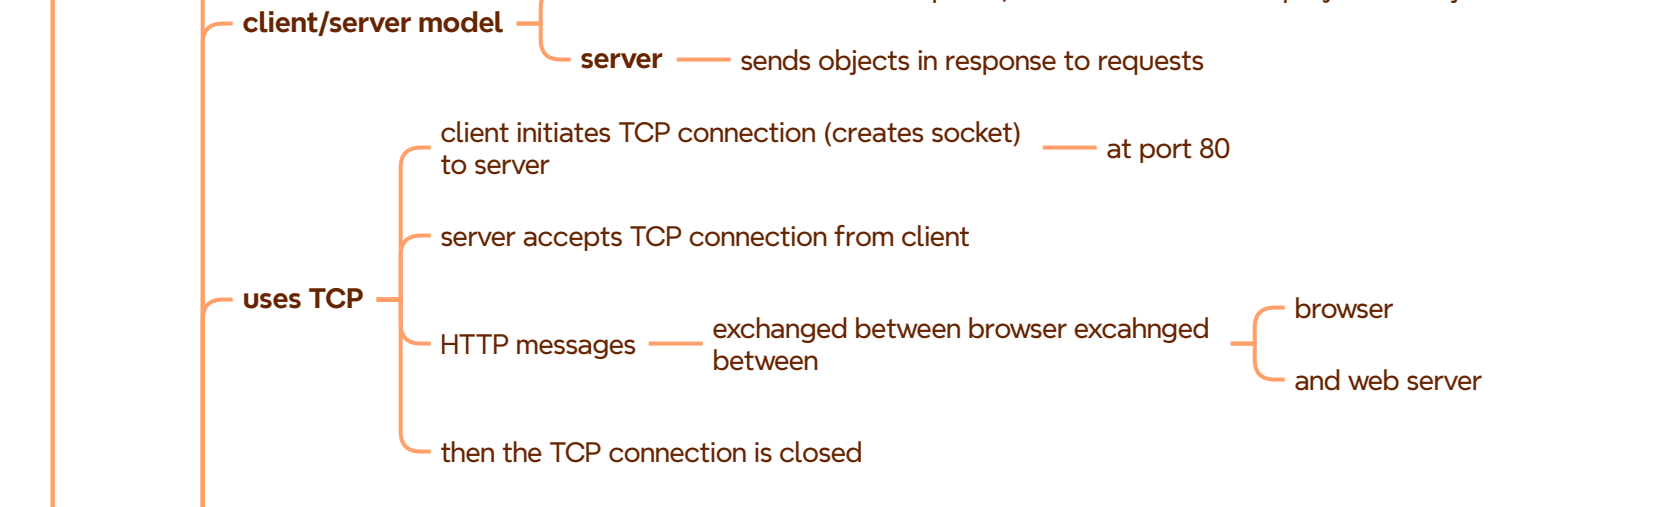

Web Engineering

Created by Omar Alkhatib

BCE Framework

Introduction

overview

Web

Web's application layer protocol

2 types of connections

HTTP (Hyper Text Transfer Protocol)

REST (Representational State Transfer)

for more check our Telegram Channel @BLITZBYOMAR