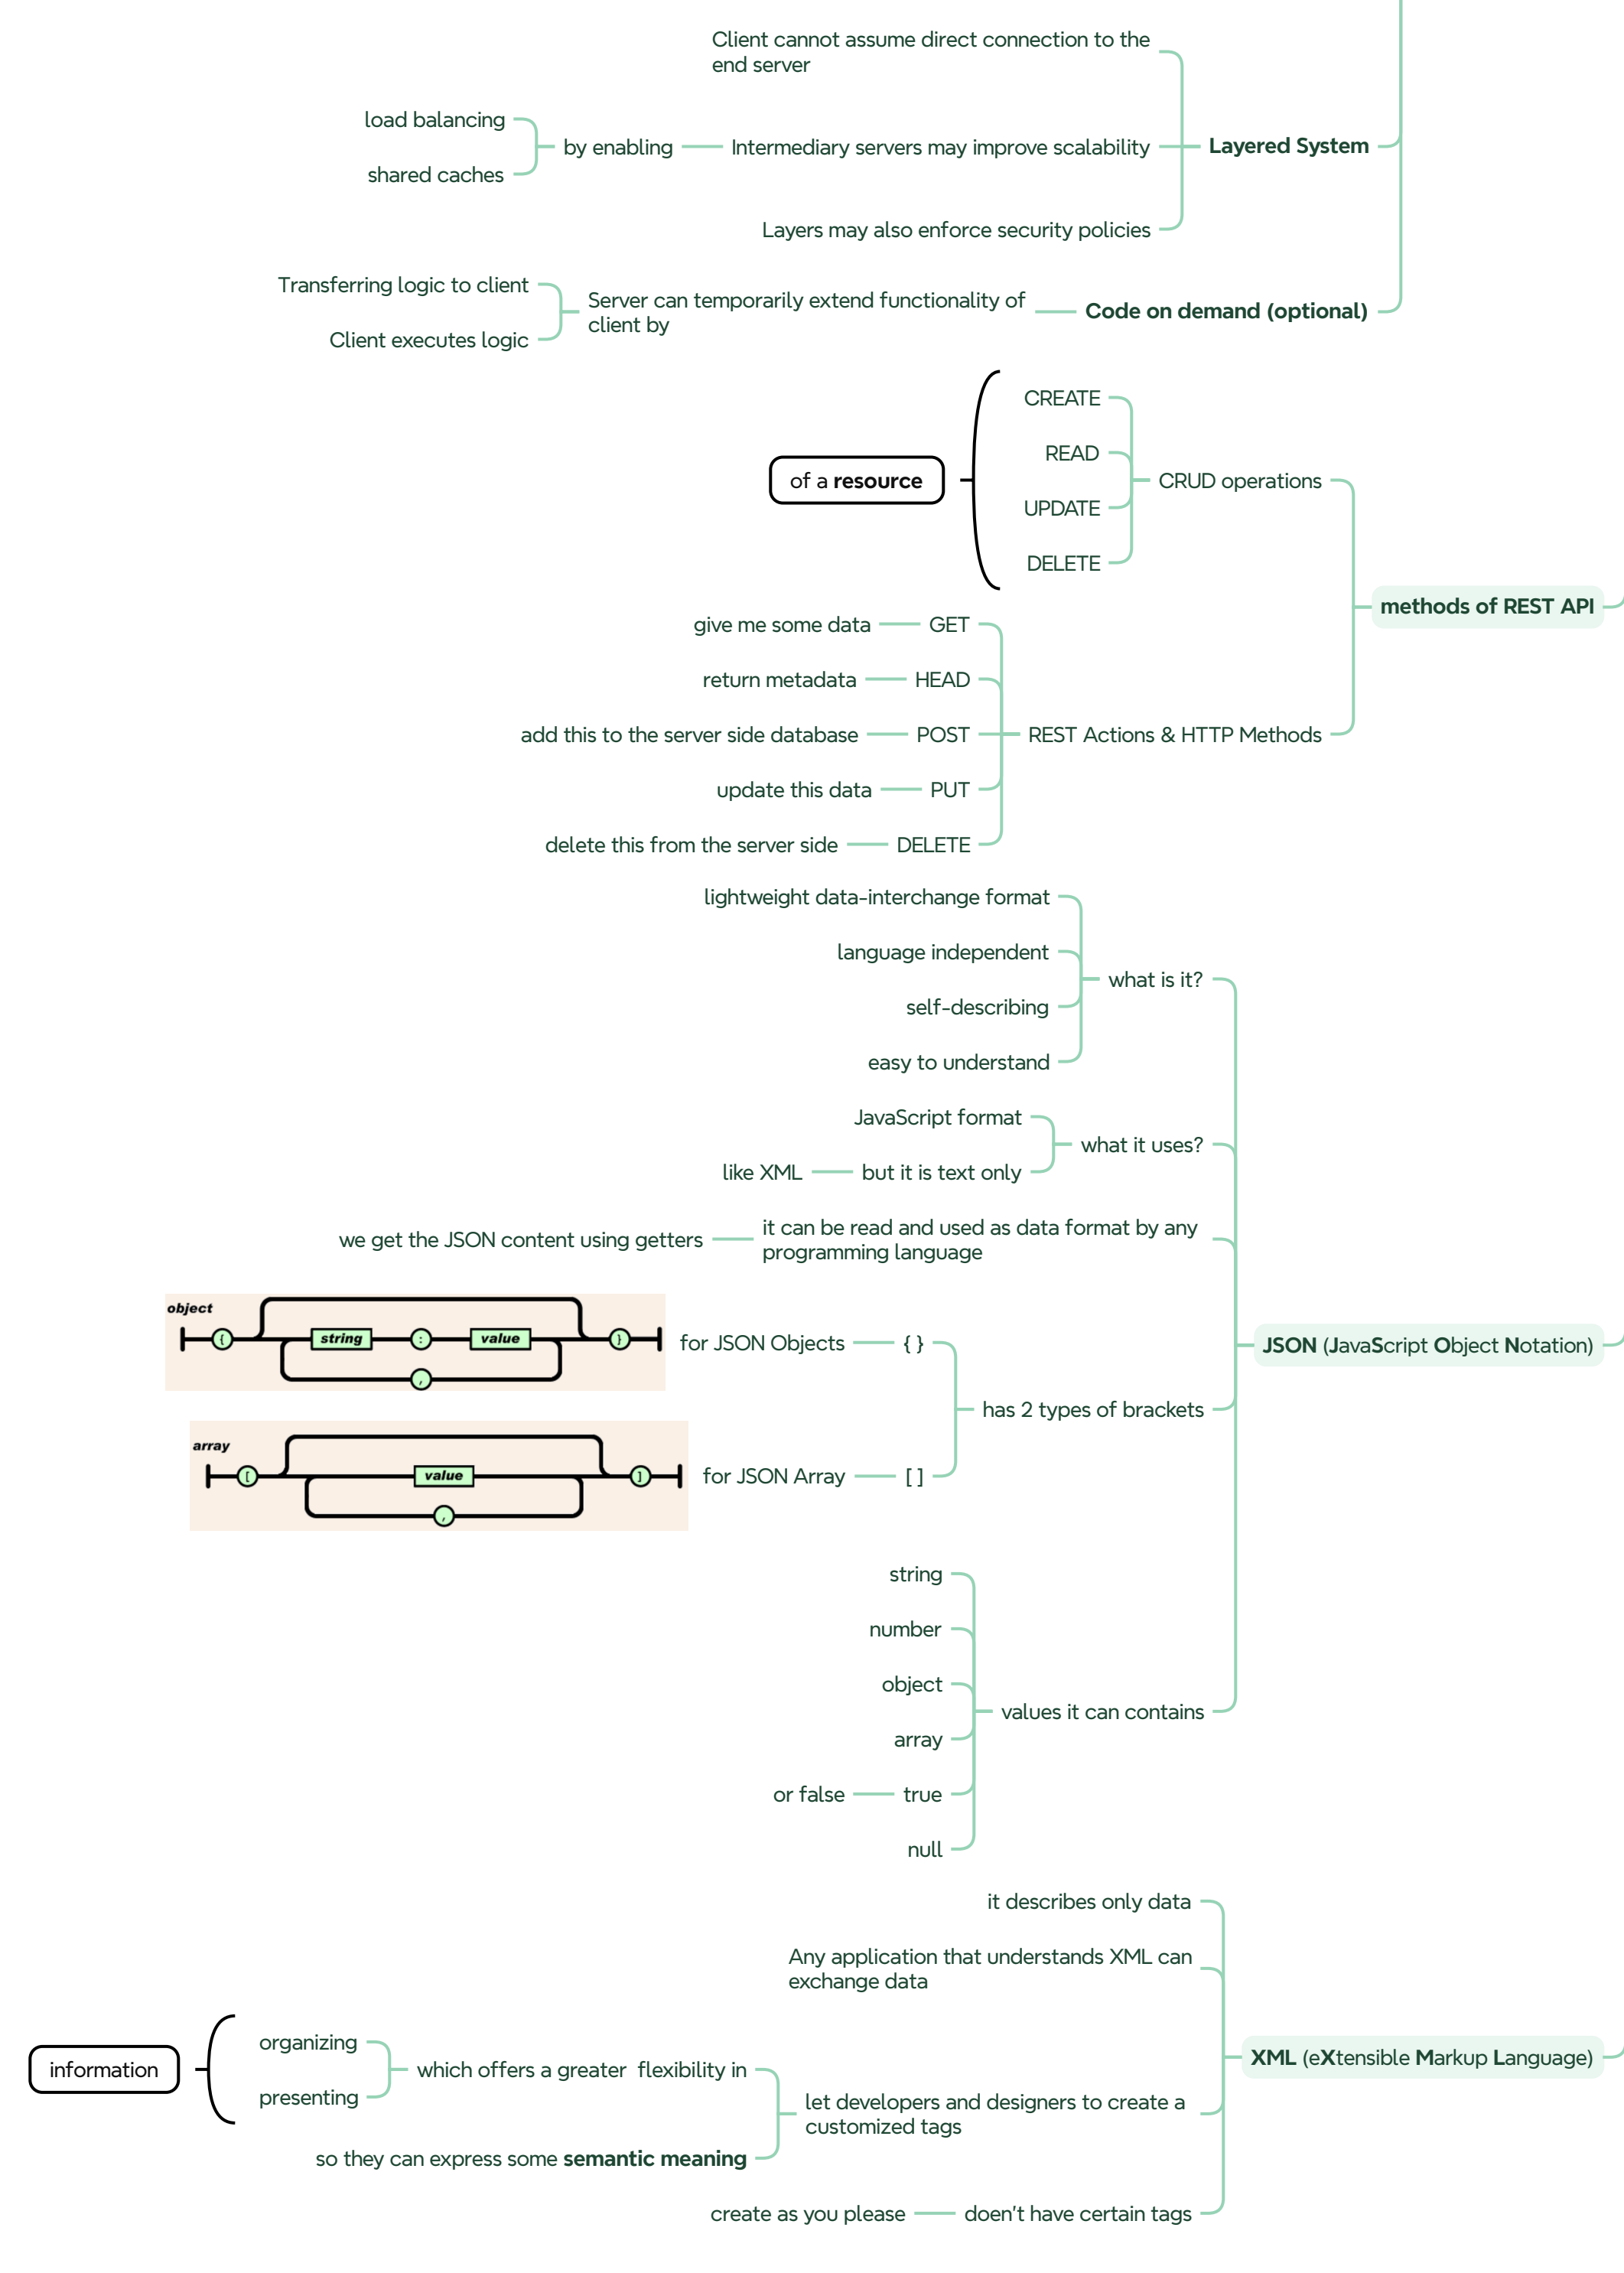

Web Engineering

Created by Omar Alkhatib

BCE Framework

Introduction

overview

Web

Web's application layer protocol

2 types of connections

HTTP (Hyper Text Transfer Protocol)

REST (Representational State Transfer)

for more check our Telegram Channel @BLITZBYOMAR