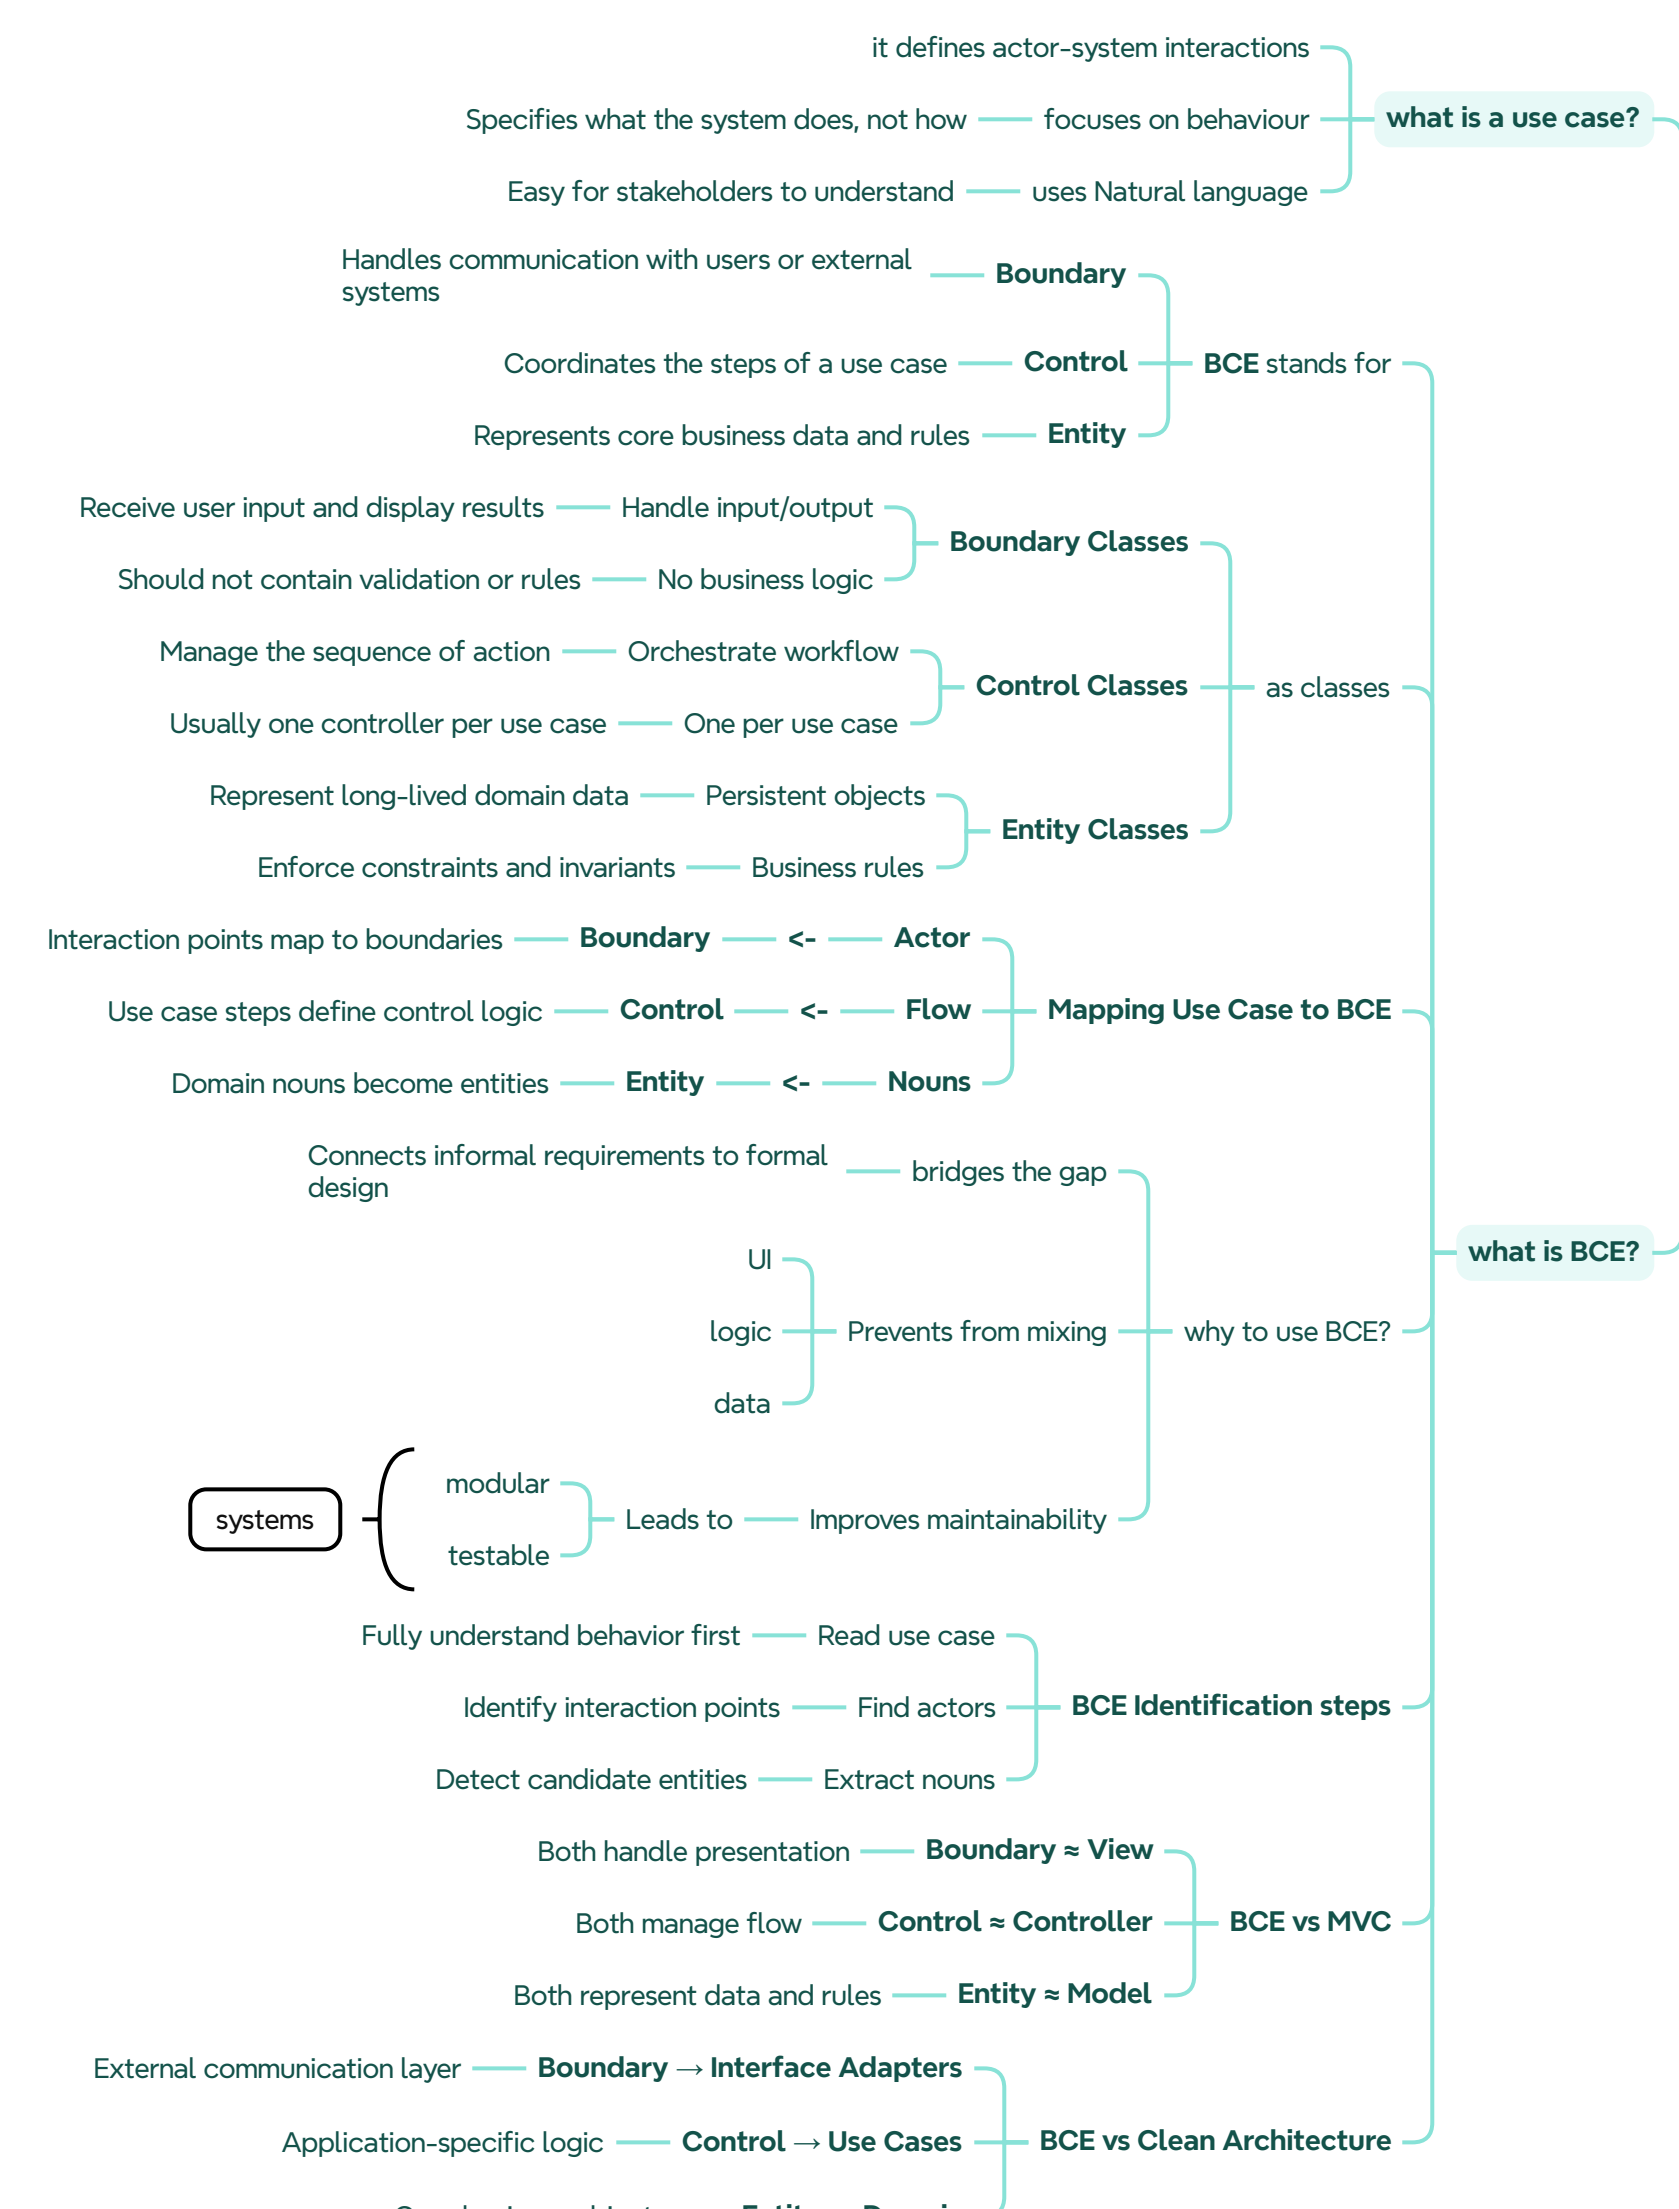

Web Engineering

Created by Omar Alkhatib

BCE Framework

Introduction

overview

Web

Web's application layer protocol

2 types of connections

HTTP (Hyper Text Transfer Protocol)

REST (Representational State Transfer)

for more check our Telegram Channel @BLITZBYOMAR