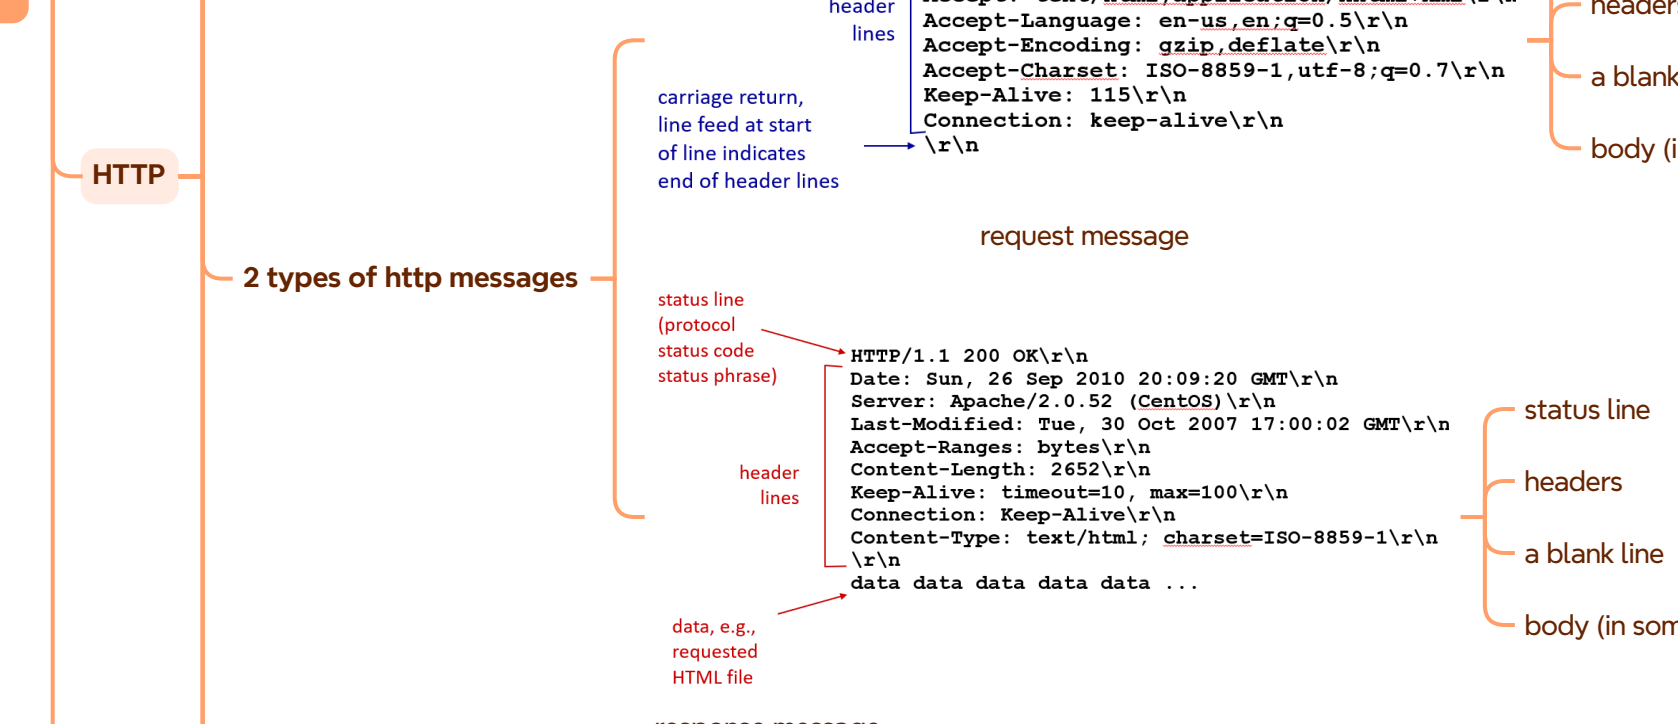

Web Engineering

Created by Omar Alkhatib

BCE Framework

Introduction

overview

Web

Web's application layer protocol

2 types of connections

HTTP (Hyper Text Transfer Protocol)

REST (Representational State Transfer)

for more check our Telegram Channel @BLITZBYOMAR