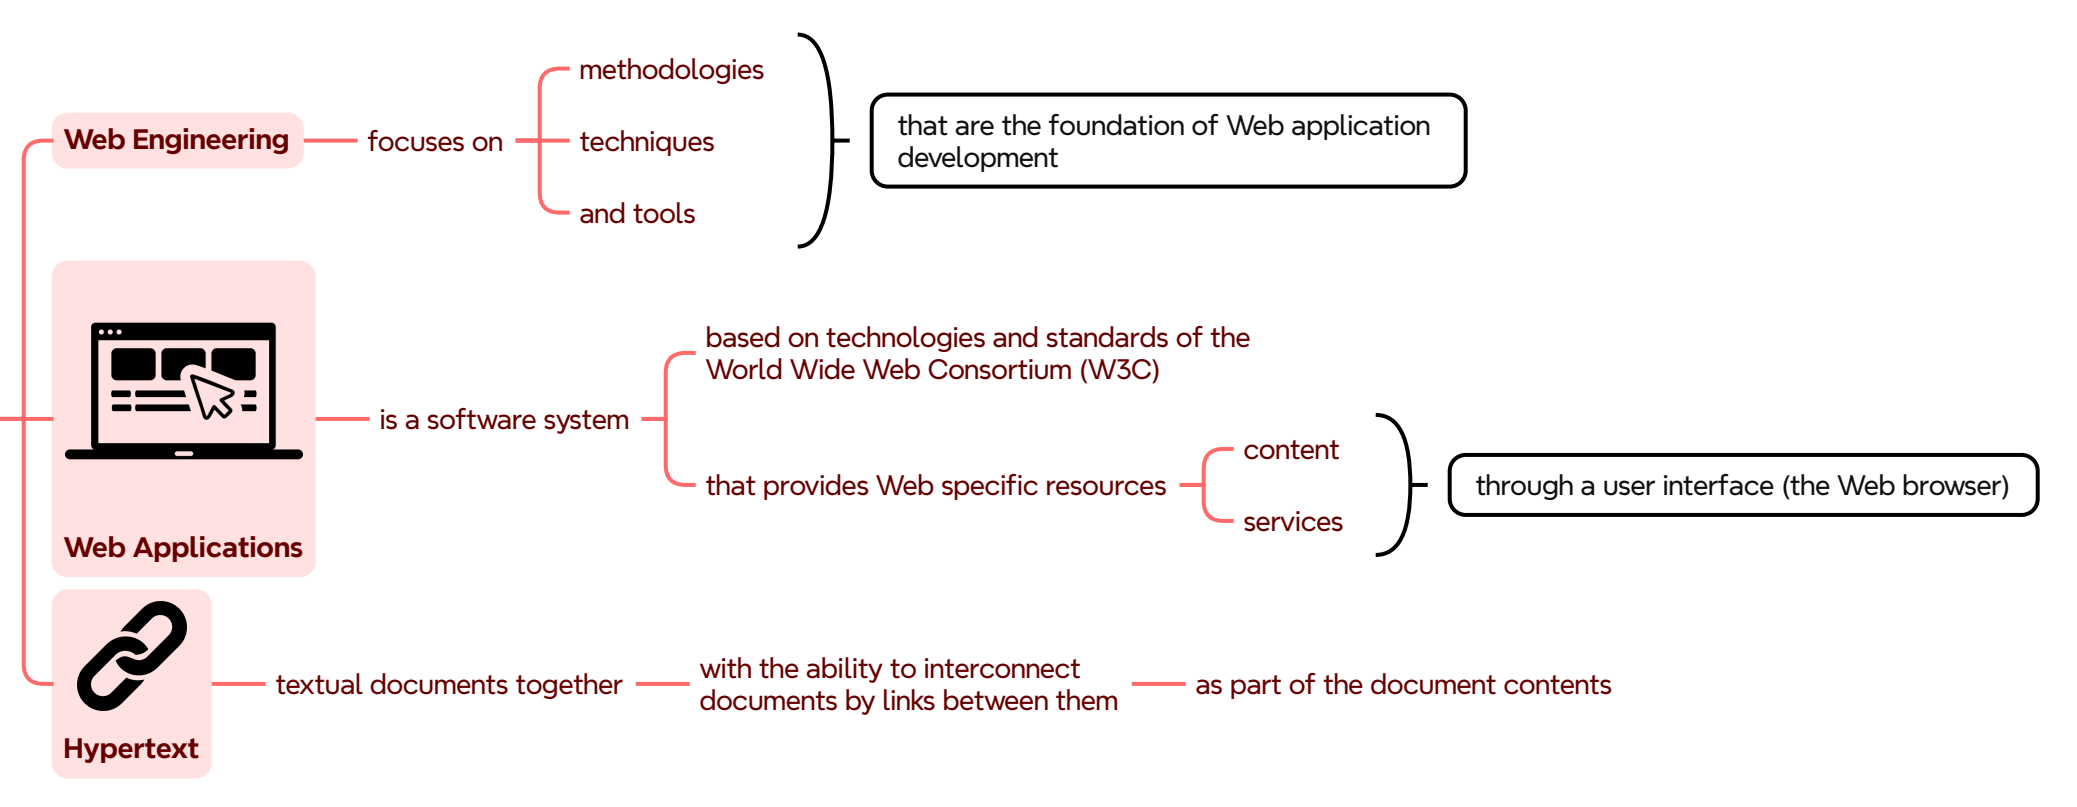

Web Engineering

Created by Omar Alkhatib

BCE Framework

Introduction

overview

Web

Web's application layer protocol

2 types of connections

HTTP (Hyper Text Transfer Protocol)

REST (Representational State Transfer)

for more check our Telegram Channel @BLITZBYOMAR